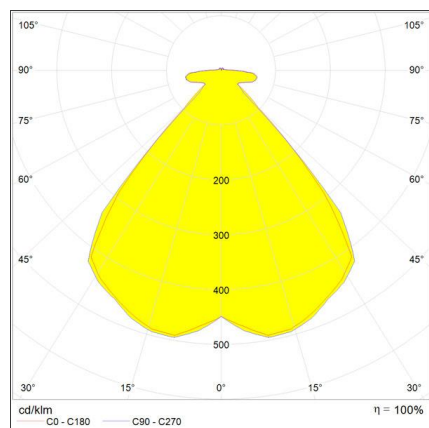

DIMENSIONS

Width:	cm 46
Max Height from ceiling:	cm 200

INCLUDED SOURCES

Category:	LED	Color temperature (K):	3000K
Number:	17	Color Tolerance:	MacAdam 3SDCM
Watt:	2.17W	CRI:	80
Delivered lumens output (lm):	153lm	Efficacy:	71lm/W
Type:	0	Service Life:	50000-L70
Class:	A		

LUMINAIRE

Watt:	43W	Delivered lumens output (lm):	2502lm
Voltage:	220-240V	CCT:	3000K
		Efficiency:	81%
		Efficacy:	58lm/W
		CRI:	80
		Dimmable Typology:	Push

Notes

LEDs included.

LIGHT DISTRIBUTION

We reserve the right to change our product specifications.
Please visit www.artemide.com for the latest product information