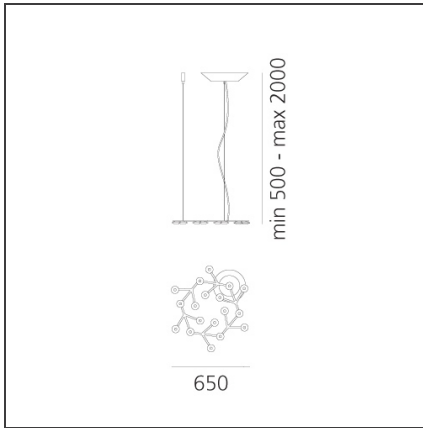

Led Net - Suspension

IP20     

Dimmerable: 

DESIGN BY

Michele De Lucchi, Alberto Nason

TECHNICAL DRAWINGS

FEATURES

Article Code:	1575050A	Material:	Aluminium, methacrylate
Colour:	Polished white	Series:	Design
Installation:	Suspension, Ceiling	Area contract:	Hospitality
Environment:	Indoor	Emission:	Direct

DIMENSIONS

Width:	cm 46
Max Height from ceiling:	cm 200

INCLUDED SOURCES

Category:	LED	Color temperature (K):	3000K
Number:	17	Color Tolerance:	MacAdam 3SDCM
Watt:	2.17W	CRI:	80
Delivered lumens output (lm):	153lm	Efficacy:	71lm/W
Type:	0	Service Life:	50000-L70
Class:	A		

LUMINAIRE

Watt:	43W	Delivered lumens output (lm):	2502lm
Voltage:	220-240V	CCT:	3000K
		Efficiency:	81%
		Efficacy:	58lm/W
		CRI:	80
		Dimmable Typology:	Push

Notes

LEDs included.

LIGHT DISTRIBUTION

We reserve the right to change our product specifications.
Please visit www.artemide.com for the latest product information