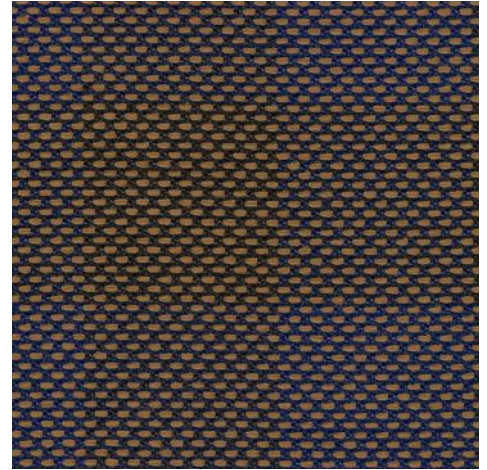

Steelcut Beat

**kvadrat**

105

355

375

345

785

395

**Steelcut Beat**

Designed by Frans Dijkmeijer & Giulio Ridolfo  
100% post-consumer recycled polyester

Direction: ↕

Width: approx. 140cm (55")

Abrasion: 100,000 Martindale

**Click here for full Technical Specifications.**