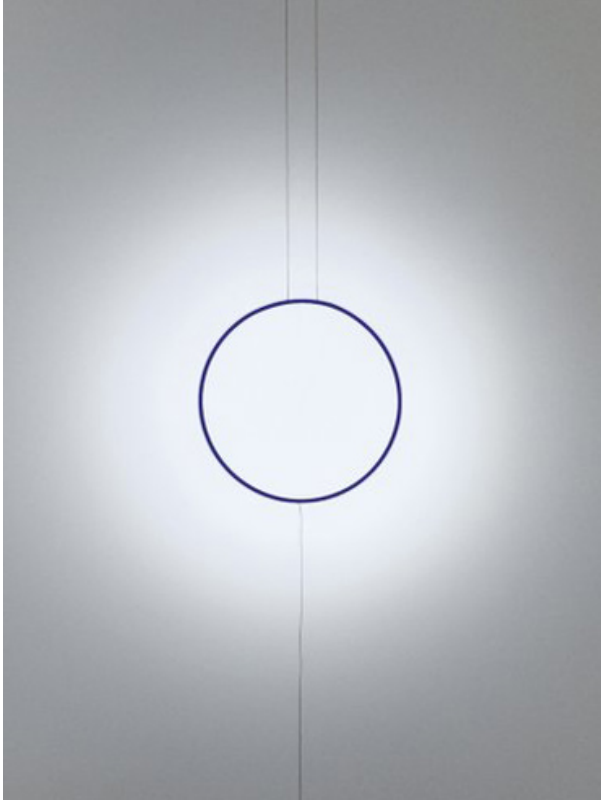

Catellani & Smith

Collection:Sorry Giotto

Sorry Giotto 6

Eco-Logic Light

pendant lamp with external connection

materials and colours

made of blue hand painted copper ring.blue hand-painted copper ring, blue wires, black iron anvil.

light source

LED: interchangeable 6x1W [2700 °K - warm white] energy class A+ rated output 6W 350 mA

power supply

plug driver 230V - with nickel dimmer D1.

available on request with black dimmer and wire, plug driver with interchangeable plugs.

dimensions

ring Ø 60 cm, adjustable hanging wires 300 cm, supply cable 250 cm - recommended distance from wall 40 cm ca..

order code

ECSG602 / warm white