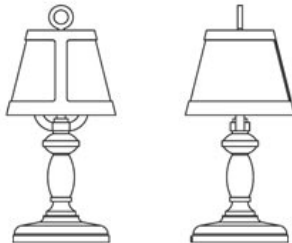

E12 x 2
40 W MAX type B
Cable length 2,5 M (black)
US 2-pin plug

packaging

H 85 cm | 33.5"
W 50 cm | 19.7"
D 50 cm | 19.7"

Colli 1/1

Product weight:
5,9 KG | 13 lb

With packaging:
9,6 KG | 21,2 lb

cleaning instructions

dimensions

37cm | 14.6"

84cm | 33.1"